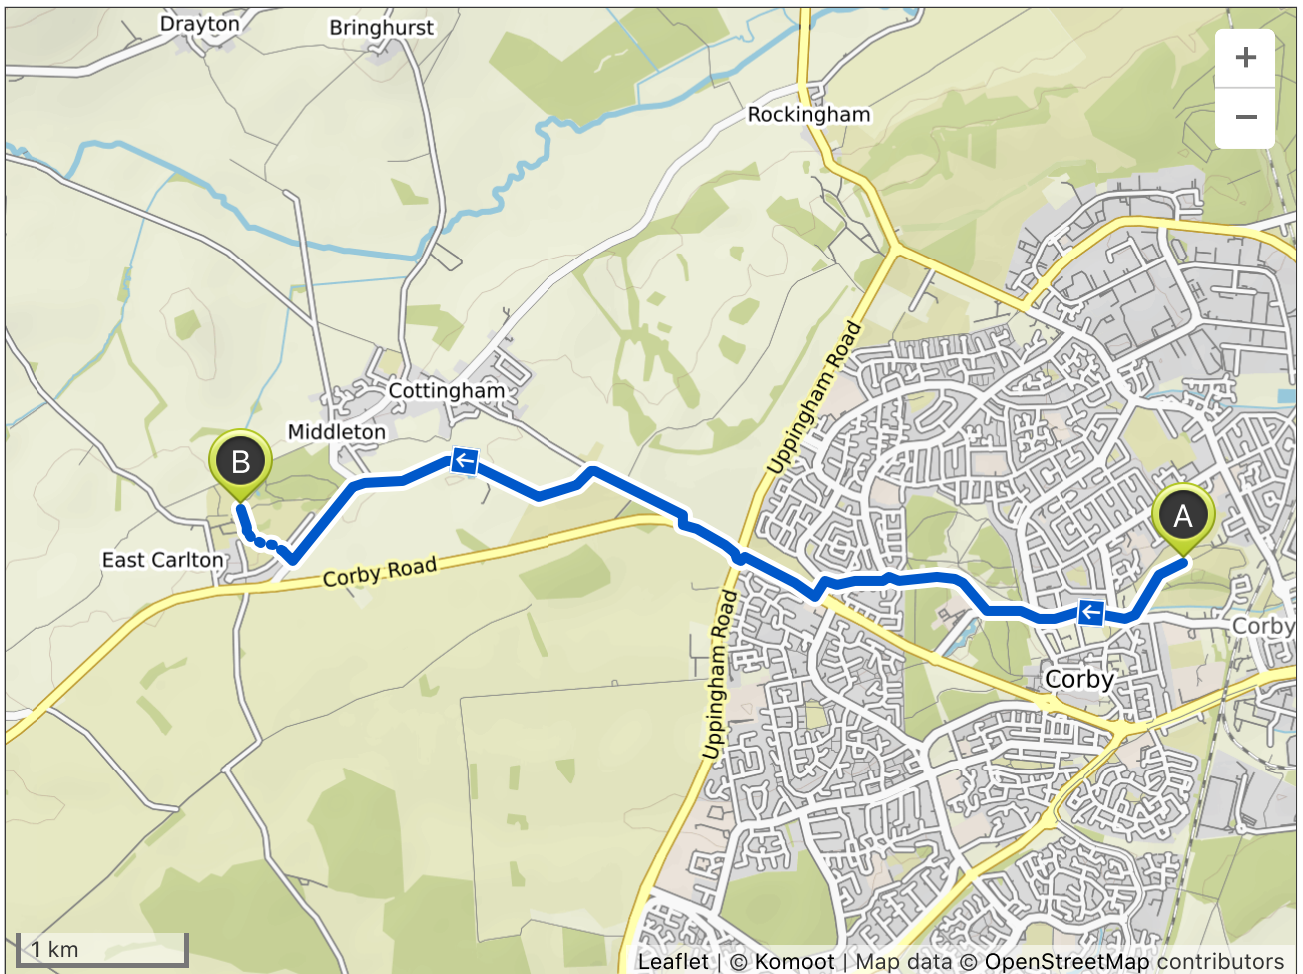

 **West Glebe to East Carlton**

🕒 00:27 ↔ 6.61 km ⌀ 14.5 km/h ↗ 40 m ↘ 40 m

1. On access road head Southwest

For 324 m – overall 324 m

2. Turn left at the fork and follow Path.

For 146 m – overall 470 m

3.Right on Cottingham Road.

For 536 m – overall 1.01 km

6.Straight on Cottingham Road.

For 226 m – overall 1.33 km

7.Right on Willow Brook Road.

For 672 m – overall 2.00 km

8.Left on Kingsthorpe Avenue.

For 382 m – overall 2.39 km

9.Left on Abington Road.

For 108 m – overall 2.49 km

10.Right on Cottingham Road, A427.

For 469 m – overall 2.96 km

12.Right on Corby Road.

For 647 m – overall 4.05 km

13.Left on Road.

For 1.52 km – overall 5.57 km

14.Straight on B670.

For 555 m – overall 6.12 km

15.Right on Street.

For 84 m – overall 6.21 km

16.Turn left at the fork on off-grid segment.

For 277 m – overall 6.48 km

17.Straight on Singletrack (S1).

For 112 m – overall 6.60 km