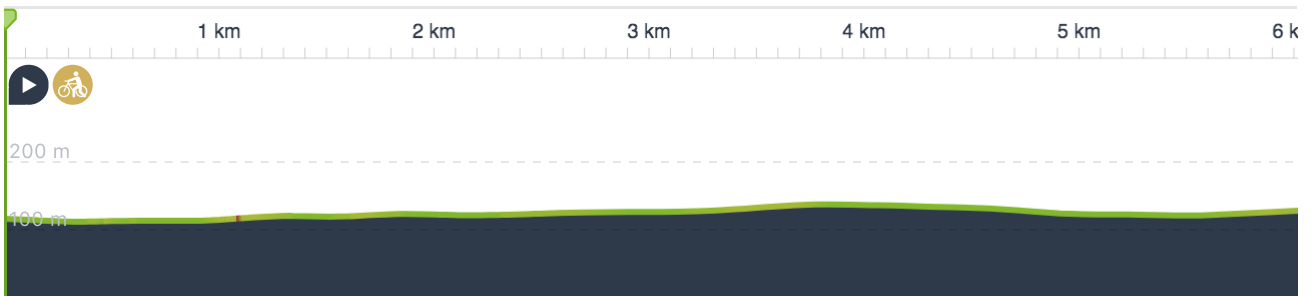

 **West Glebe to East Carlton**

🕒 00:27 ↔ 6.61 km ⌀ 14.5 km/h ↗ 40 m ↘ 40 m

1. On access road head Southwest

For 324 m – overall 324 m

2. Turn left at the fork and follow Path.

For 146 m – overall 470 m

3.Right on Cottingham Road.

For 536 m – overall 1.01 km

6.Straight on Cottingham Road.

For 226 m – overall 1.33 km

7.Right on Willow Brook Road.

For 672 m – overall 2.00 km

8.Left on Kingsthorpe Avenue.

For 382 m – overall 2.39 km

9.Left on Abington Road.

For 108 m – overall 2.49 km

10.Right on Cottingham Road, A427.

For 469 m – overall 2.96 km

12.Right on Corby Road.

For 647 m – overall 4.05 km

13.Left on Road.

For 1.52 km – overall 5.57 km

14.Straight on B670.

For 555 m – overall 6.12 km

15.Right on Street.

For 84 m – overall 6.21 km

16.Turn left at the fork on off-grid segment.

For 277 m – overall 6.48 km

17.Straight on Singletrack (S1).

For 112 m – overall 6.60 km